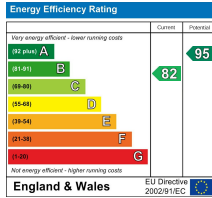

MONTH
RENT

Deposit free
option available

Macaulay Park, Grimsby, DN31
£930 PCM

Ascend
Built on higher standards

Unit F22 Photon House, Percy Street, Leeds, LS12 1EG
 Tel: 0113 487 5850
 Email: leeds@ascendproperties.com
 www.ascendproperties.com